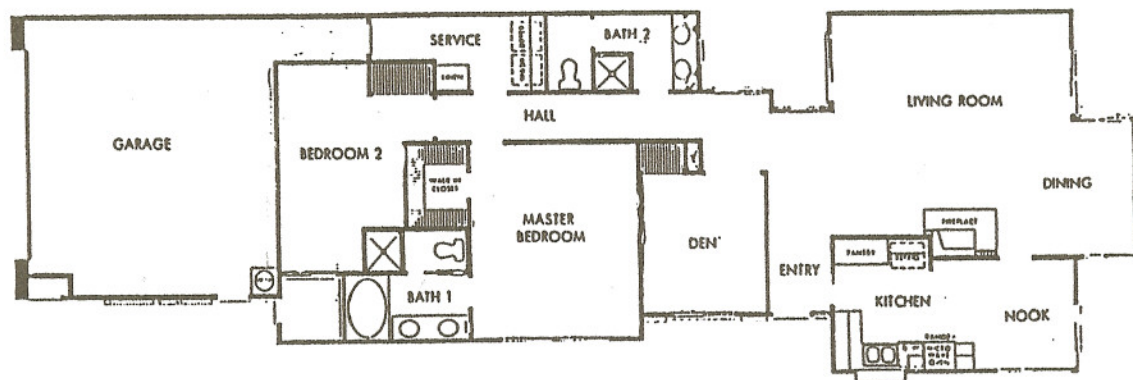

*** Crow Canyon Country Club Estates ***

The Laurel
Fairway Villa

Secluded Neighborhood Amenities Include: Immediate Proximity to Luxurious Crow Canyon Country Club; Private Neighborhood with 24-Hour Gate Attendant at Main Entry and Roving Security Patrol; Exclusive Use of Six Community Pools; Maintenance of Common Area Landscaping, Grounds, Roof, Exterior Paint, and Hazard Insurance.